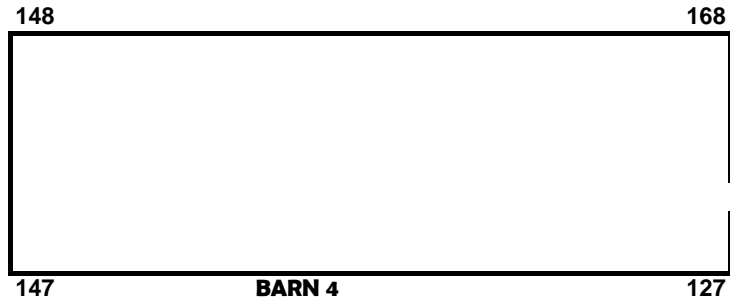

BARN SCHEMATIC

Trailer-Ins

LONDON ROAD

RV Spots